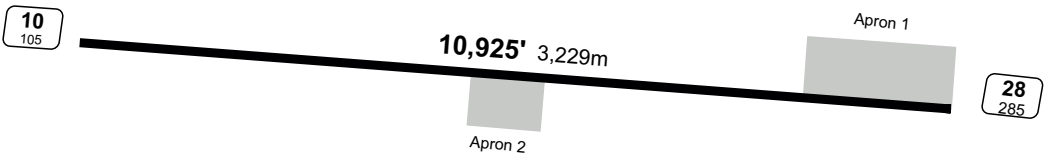

VI57(FSX) / VI1E (FS9)
THOISE AIRPORT
 Apt Elev 10,046'

01 FEB 12

THOISE, INDIA

THOISE TOWER
 122.70

CAUTION:
 Extremely high terrain of upto 19,000' around the airfield. Approach the airfield in strictly visual conditions only.

Additional Runway Information

RWY		TAKEOFF	LANDING	WIDTH
10		10,925' 3,229m	10,925' 3,229m	148' 45m
28		10,925' 3,229m	10,925' 3,229m	148' 45m